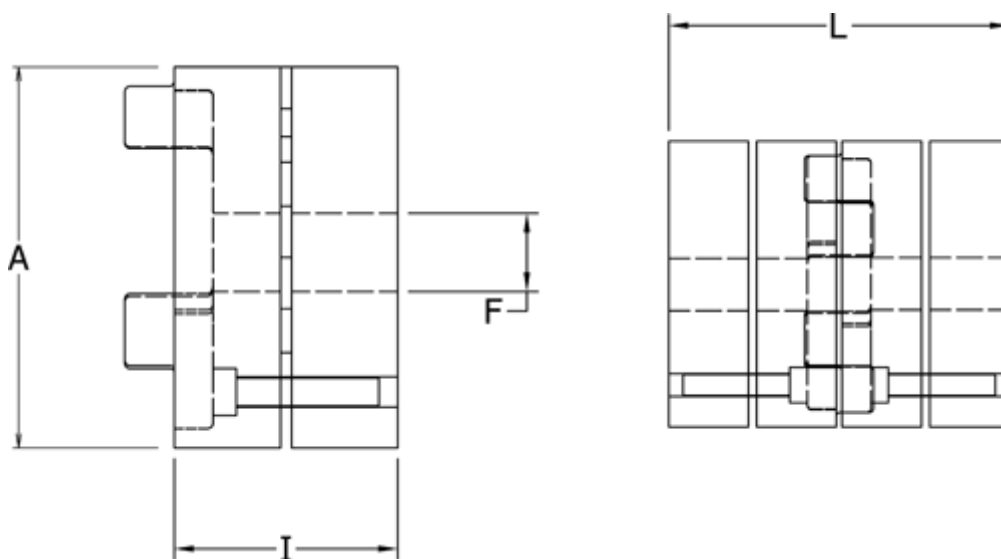

Article number: 3335028A028

Description: Conical Clamping Klonex ES 28/38
ALU Aluminium, Bore 28H7 mm

Measures

A = 65
F = 28
I = 35.0
L = 90
t = M5